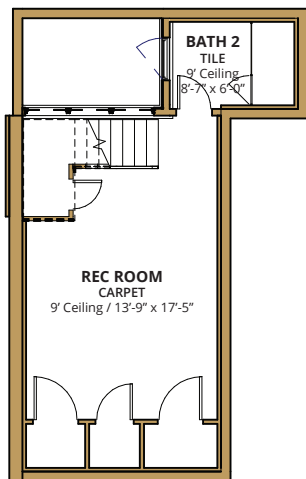

## 358 ARAPAHOE - UNIT B

2,965 SF • 3 Bedrooms • 4.5 Bathrooms  
 Recreation Room • Office/Guest Suite • Laundry Room  
 435 SF 2nd Floor Deck • 172 SF of 3rd Floor Decks

BASEMENT LEVEL

GROUND LEVEL

SECOND LEVEL