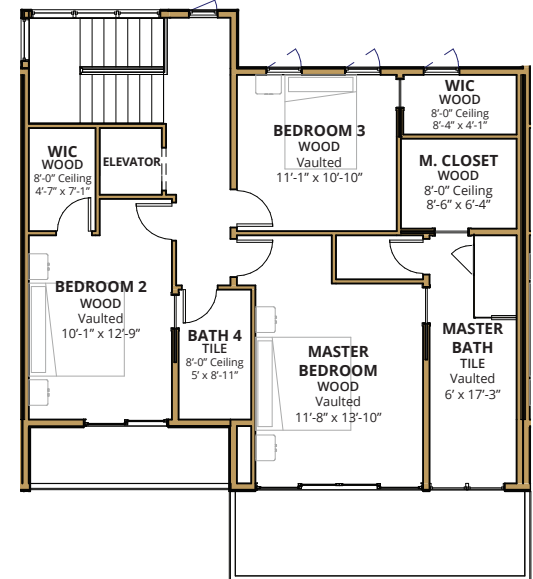

## 358 ARAPAHOE - UNIT B

2,965 SF • 3 Bedrooms • 4.5 Bathrooms  
 Recreation Room • Office/Guest Suite • Laundry Room  
 435 SF 2nd Floor Deck • 172 SF of 3rd Floor Decks

BASEMENT LEVEL

GROUND LEVEL

SECOND LEVEL

THIRD LEVEL