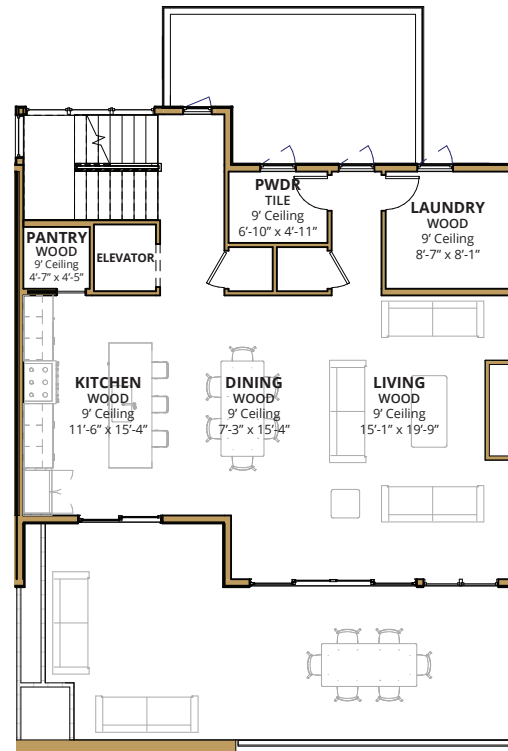

## 358 ARAPAHOE - UNIT B

2,965 SF • 3 Bedrooms • 4.5 Bathrooms  
 Recreation Room • Office/Guest Suite • Laundry Room  
 435 SF 2nd Floor Deck • 172 SF of 3rd Floor Decks

BASEMENT LEVEL

GROUND LEVEL

SECOND LEVEL

THIRD LEVEL