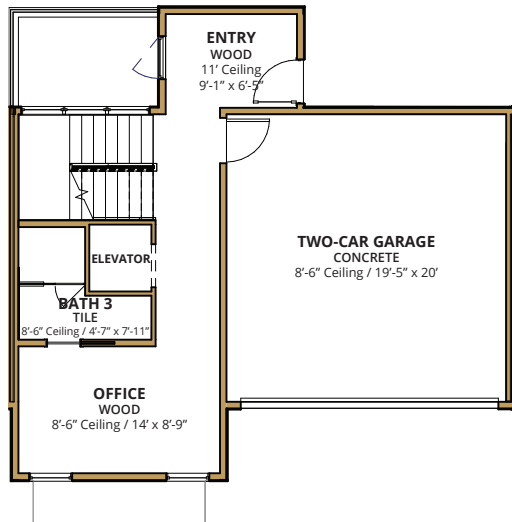

## 358 ARAPAHOE - UNIT B

2,965 SF • 3 Bedrooms • 4.5 Bathrooms  
 Recreation Room • Office/Guest Suite • Laundry Room  
 435 SF 2nd Floor Deck • 172 SF of 3rd Floor Decks

BASEMENT LEVEL

GROUND LEVEL

SECOND LEVEL

THIRD LEVEL