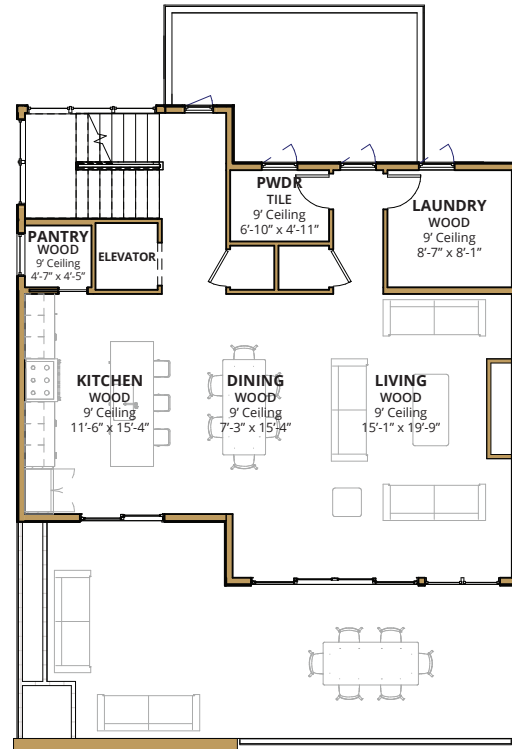

358 ARAPAHOE - UNIT A

2,979 SF • 3 Bedrooms • 4.5 Bathrooms
 Recreation Room • Office/Guest Suite • Laundry Room
 435 SF 2nd Floor Deck • 250 SF of 3rd Floor Decks

BASEMENT LEVEL

GROUND LEVEL

SECOND LEVEL

THIRD LEVEL