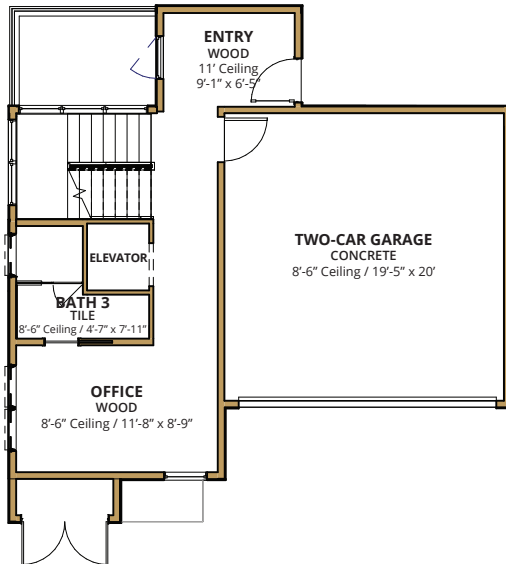

358 ARAPAHOE - UNIT A

2,979 SF • 3 Bedrooms • 4.5 Bathrooms
 Recreation Room • Office/Guest Suite • Laundry Room
 435 SF 2nd Floor Deck • 250 SF of 3rd Floor Decks

BASEMENT LEVEL

GROUND LEVEL

SECOND LEVEL

THIRD LEVEL