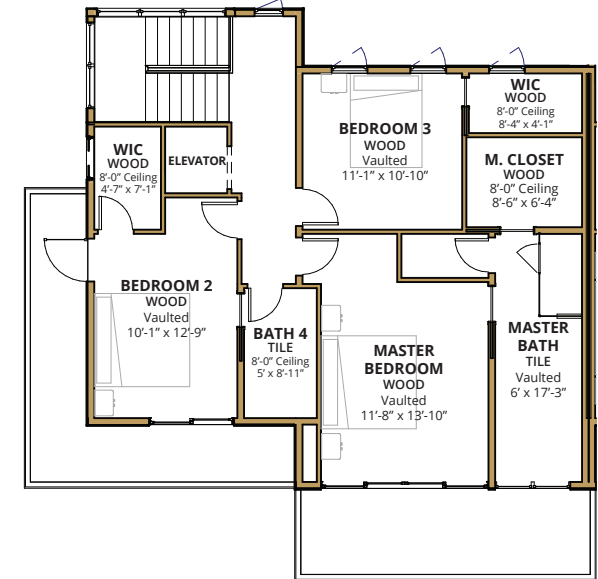

358 ARAPAHOE - UNIT A

2,979 SF • 3 Bedrooms • 4.5 Bathrooms
 Recreation Room • Office/Guest Suite • Laundry Room
 435 SF 2nd Floor Deck • 250 SF of 3rd Floor Decks

BASEMENT LEVEL

GROUND LEVEL

SECOND LEVEL

THIRD LEVEL