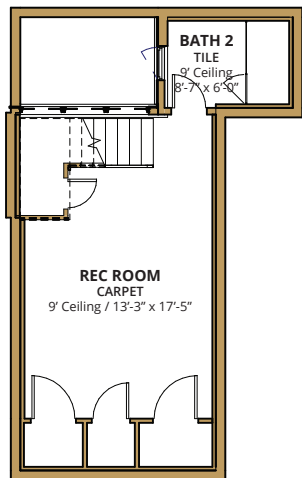

358 ARAPAHOE - UNIT A

2,979 SF • 3 Bedrooms • 4.5 Bathrooms
 Recreation Room • Office/Guest Suite • Laundry Room
 435 SF 2nd Floor Deck • 250 SF of 3rd Floor Decks

BASEMENT LEVEL

GROUND LEVEL

SECOND LEVEL