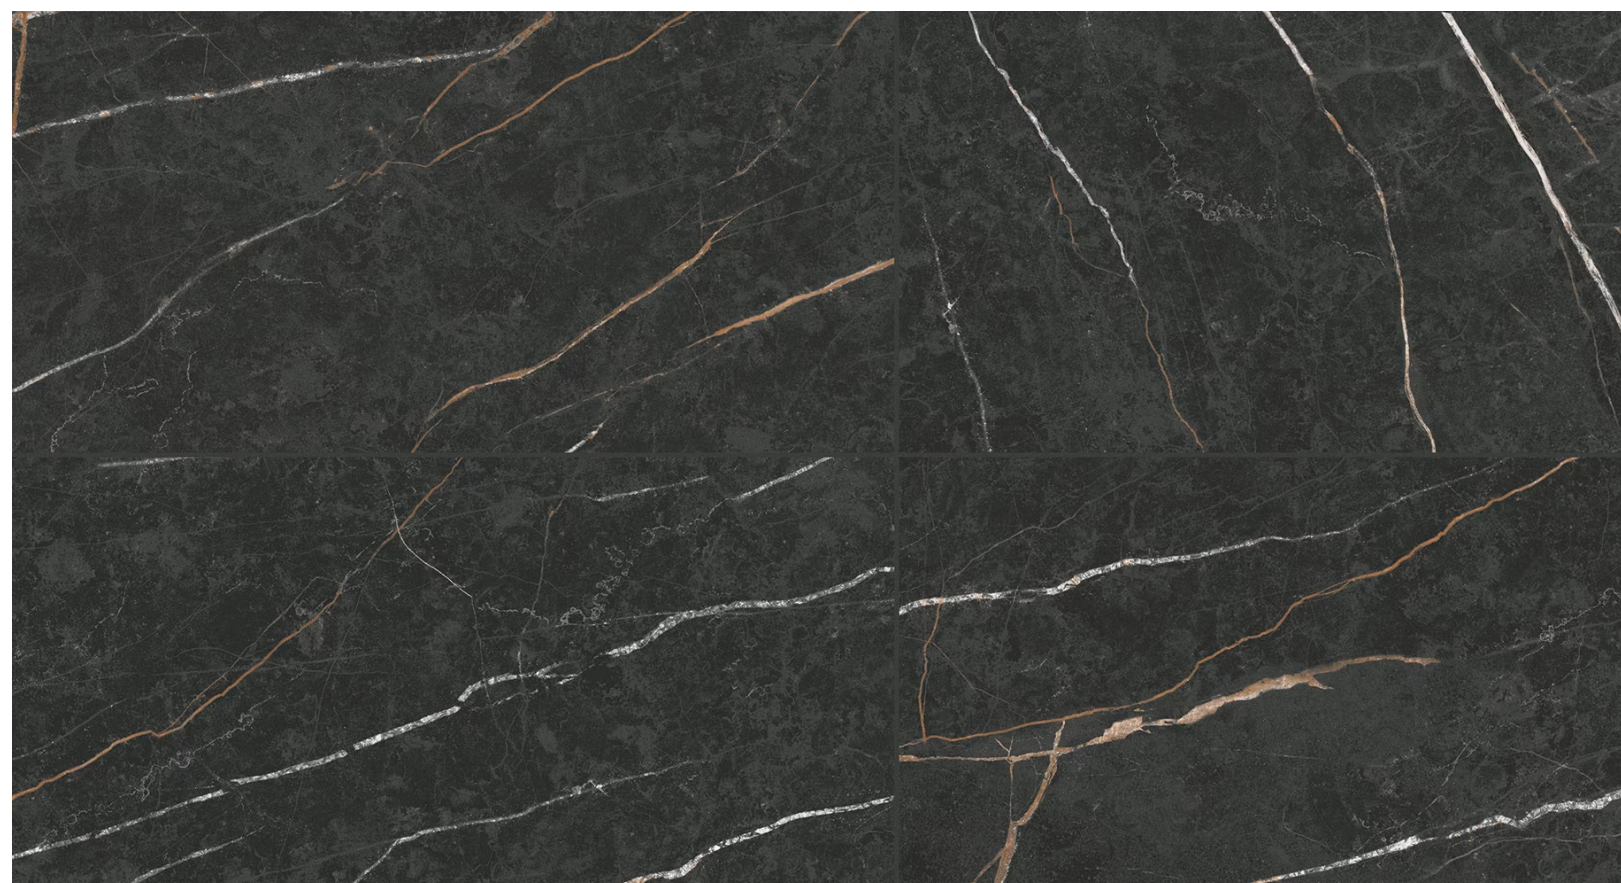

1

2

3

4

1 WALL SCONCE
MANUFACTURER: RH
STYLE: ROUSSEAU LINEAR SCONCE
FINISH: BRONZE

2 COUNTERTOP AND BENCH:
MANUFACTURER: CAESARSTONE
STYLE: WHITENNA WHITE PORCELAIN
FINISH: HONED

3 VANITY CABINET PANELS:
STYLE: RIFT CUT WHITE OAK
FINISH: CLEAR MATTE

4 VANITY CABINET REVEALS:
STYLE: BLACK STAINED RIFT OAK
FINISH: CLEAR MATTE

5 FLOOR AND WALL TILE:
MANUFACTURER: DAL TILE
STYLE: PERPETUO INFINITE PORCELAIN
FINISH: HONED
SIZE: 12' X 24"

6 SHOWER FLOOR TILE:
MANUFACTURER: DAL TILE
STYLE: PERPETUO INFINITE PORCELAIN
FINISH: HONED
SIZE: 1-1/2" HEX

5

6

PRIMARY BATH FINISHES: