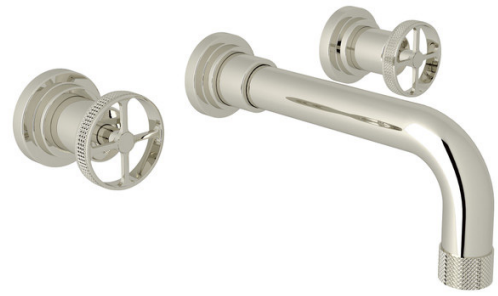

1

3

6

1 VANITY FAUCET
MANUFACTURER: ROHL
STYLE: CAMPO WALL MOUNT
FINISH: POLISHED NICKEL

2 WASHSTAND
MANUFACTURER: RH
STYLE: HUDSON METAL POWDER WASHSTAND
FINISH: NICKEL FRAME, WHITE COUNTER

3 TOWEL RING:
MANUFACTURER: RH
STYLE: MODERN TOWEL RING
FINISH: POLISHED NICKEL

4 WALL SCONCE
MANUFACTURER: RH
STYLE: ROUSSEAU LINEAR SCONCE
FINISH: BRONZE

2

4

7

5 MIRROR
MANUFACTURER: RH
STYLE: BRISTOL RECTANGULAR WALL MIRROR
FINISH: NICKEL

6 TISSUE HOLDER:
MANUFACTURER: RH
STYLE: MODERN TISSUE HOLDER
FINISH: POLISHED NICKEL

5

8

7 MARBLE WALL TILE
MANUFACTURER: DAL TILE
STYLE: ANTICO SCURO RECTANGLE
FINISH: RAKED

8 MARBLE FLOOR TILE
MANUFACTURER: DAL TILE
STYLE: ANTICO SCURO RECTANGLE
FINISH: HONED

POWDER ROOM FIXTURES AND FINISHES: